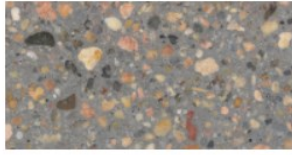

Lite Brown Perma Stone

Sand Tan Perma Stone

Dove Grey Perma Stone

Terra Cotta Perma Stone

Slate Stone

Dove Grey Slate Stone

Note:

Colors will vary slightly on the internet compared to actual product. Samples are available upon request.

Light Sandblasted

Sand Tan LSB

Snow White LSB (additional Charge)

Charcoal LSB

Terra Cotta LSB

Dove Gray LSB

Lite Brown LSB

Smooth Finish

Dove Gray Smooth

Lite Brown Smooth

Sand Tan Smooth

Terra Cotta Smooth

Charcoal Smooth

Note:

Colors will vary slightly on the internet compared to actual product. Samples are available upon request.

Concrete Stain available on Smooth Surfaces.

Custom Colors and Textures available upon request

Polished

Snow White Polished (additional Charge)

Charcoal Polished

Dove Gray Polished

Sand Tan Polished

Terra Cotta Polished

Lite brown Polished