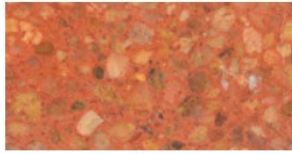

Charcoal Etched

Dove Gray Etched

Sand Tan Etched

Terra Cotta Etched

Lite Brown Etched

Snow White Etch (additional charge)

Perma

Charcoal Perma Stone

Lite Brown Perma Stone

Sand Tan Perma Stone

Dove Grey Perma Stone

Terra Cotta Perma Stone

Slate Stone

Dove Grey Slate Stone

Note:

Colors will vary slightly on the internet compared to actual product. Samples are available upon request.

Dove Gray Smooth

Lite Brown Smooth

Sand Tan Smooth

Terra Cotta Smooth

Charcoal Smooth

Note:

Colors will vary slightly on the internet compared to actual product. Samples are available upon request.

Concrete Stain available on Smooth Surfaces.

Custom Colors and Textures available upon request

Polished

Snow White Polished (additional Charge)

Charcoal Polished

Dove Gray Polished

Sand Tan Polished

Terra Cotta Polished

Lite brown Polished