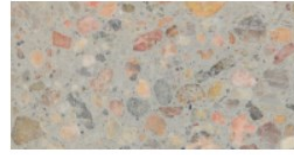

Exposed Aggregate

Dura

Charcoal Dura Brite

Terra Cotta Dura Brite

Dove Gray Dura Brite

Sand Tan Dura Brite

Lite Brown Dura Brite

Etched

Lite Brown Perma Stone

Sand Tan Perma Stone

Dove Grey Perma Stone

Terra Cotta Perma Stone

Slate Stone

Dove Grey Slate Stone

Note:

Colors will vary slightly on the internet compared to actual product. Samples are available upon request.

Dove Gray Smooth

Lite Brown Smooth

Sand Tan Smooth

Terra Cotta Smooth

Charcoal Smooth

Note:

Colors will vary slightly on the internet compared to actual product. Samples are available upon request.

Concrete Stain available on Smooth Surfaces.

Custom Colors and Textures available upon request

Polished

Snow White Polished (additional Charge)

Charcoal Polished

Dove Gray Polished

Sand Tan Polished

Terra Cotta Polished

Lite brown Polished