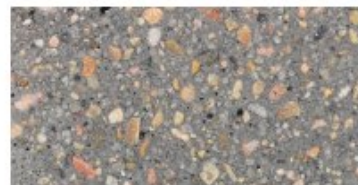

Exposed Aggregate

Dura

Charcoal Dura Brite

Terra Cotta Dura Brite

Dove Gray Dura Brite

Sand Tan Dura Brite

Lite Brown Dura Brite

Etched

Charcoal Etched

Dove Gray Etched

Sand Tan Etched

Terra Cotta Etched

Lite Brown Etched

Snow White Etch (additional charge)

Perma

Charcoal Perma Stone

Lite Brown Perma Stone

Sand Tan Perma Stone

Dove Grey Perma Stone

Terra Cotta Perma Stone

Slate Stone

Dove Grey Slate Stone

Note:

Colors will vary slightly on the internet compared to actual product. Samples are available upon request.

Light Sandblasted

Sand Tan LSB

Snow White LSB (additional Charge)

Charcoal LSB

Terra Cotta LSB

Dove Gray LSB

Lite Brown LSB

Smooth Finish