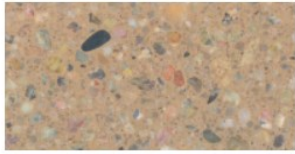

Lite Brown Perma Stone

Sand Tan Perma Stone

Dove Grey Perma Stone

Terra Cotta Perma Stone

Slate Stone

Dove Grey Slate Stone

Note:

Colors will vary slightly on the internet compared to actual product. Samples are available upon request.

Light Sandblasted

Sand Tan LSB

Snow White LSB (additional Charge)

Charcoal LSB

Terra Cotta LSB

Dove Gray LSB

Lite Brown LSB

Smooth Finish

Dove Gray Smooth

Lite Brown Smooth

Sand Tan Smooth

Terra Cotta Smooth

Charcoal Smooth

Note:

Colors will vary slightly on the internet compared to actual product. Samples are available upon request.

Concrete Stain available on Smooth Surfaces.

Custom Colors and Textures available upon request

Polished

Snow White Polished (additional Charge)

Charcoal Polished

Dove Gray Polished

Sand Tan Polished

Terra Cotta Polished

Lite brown Polished