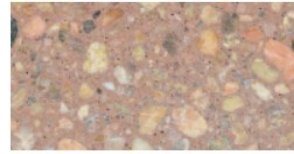

Charcoal Etched

Dove Gray Etched

Sand Tan Etched

Terra Cotta Etched

Lite Brown Etched

Snow White Etch (additional charge)

Perma

Charcoal Perma Stone

Lite Brown Perma Stone

Sand Tan Perma Stone

Dove Grey Perma Stone

Terra Cotta Perma Stone

Slate Stone

Dove Grey Slate Stone

Note:

Colors will vary slightly on the internet compared to actual product. Samples are available upon request.

Dove Gray Smooth

Lite Brown Smooth

Sand Tan Smooth

Terra Cotta Smooth

Charcoal Smooth

Note:

Colors will vary slightly on the internet compared to actual product. Samples are available upon request.

Concrete Stain available on Smooth Surfaces.

Custom Colors and Textures available upon request

Polished

Snow White Polished (additional Charge)

Charcoal Polished

Dove Gray Polished

Sand Tan Polished

Terra Cotta Polished

Lite brown Polished