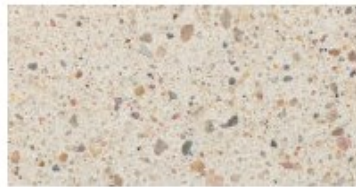

Exposed Aggregate

Dura

Charcoal Dura Brite

Terra Cotta Dura Brite

Dove Gray Dura Brite

Sand Tan Dura Brite

Lite Brown Dura Brite

Etched

Charcoal Etched

Dove Gray Etched

Sand Tan Etched

Terra Cotta Etched

Lite Brown Etched

Snow White Etch (additional charge)

Perma

Charcoal Perma Stone

Lite Brown Perma Stone

Sand Tan Perma Stone

Dove Grey Perma Stone

Terra Cotta Perma Stone

Slate Stone

Dove Grey Slate Stone

Note:

Colors will vary slightly on the internet compared to actual product. Samples are available upon request.

Light Sandblasted

Sand Tan LSB

Snow White LSB (additional Charge)

Charcoal LSB

Terra Cotta LSB

Dove Gray LSB

Lite Brown LSB

Smooth Finish