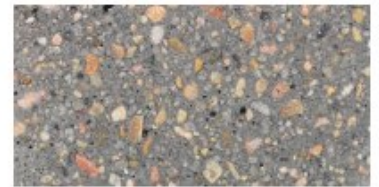

Exposed Aggregate

Dura

Charcoal Dura Brite

Terra Cotta Dura Brite

Dove Gray Dura Brite

Sand Tan Dura Brite

Lite Brown Dura Brite

Etched

Charcoal Etched

Dove Gray Etched

Sand Tan Etched

Terra Cotta Etched

Lite Brown Etched

Snow White Etch (additional charge)

Perma

Charcoal Perma Stone

Lite Brown Perma Stone

Sand Tan Perma Stone

Dove Grey Perma Stone

Terra Cotta Perma Stone

Slate Stone

Dove Grey Slate Stone

Note:

Colors will vary slightly on the internet compared to actual product. Samples are available upon request.

Light Sandblasted

Sand Tan LSB

Snow White LSB (additional Charge)

Charcoal LSB

Terra Cotta LSB

Dove Gray LSB

Lite Brown LSB

Smooth Finish