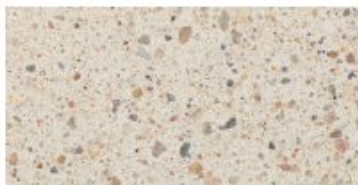

Exposed Aggregate

Dura

Charcoal Dura Brite

Terra Cotta Dura Brite

Dove Gray Dura Brite

Sand Tan Dura Brite

Lite Brown Dura Brite

Etched

Charcoal Etched

Dove Gray Etched

Sand Tan Etched

Terra Cotta Etched

Lite Brown Etched

Snow White Etch (additional charge)

Perma

Charcoal Perma Stone

Lite Brown Perma Stone

Sand Tan Perma Stone

Dove Grey Perma Stone

Terra Cotta Perma Stone

Slate Stone

Dove Grey Slate Stone

Note:

Colors will vary slightly on the internet compared to actual product. Samples are available upon request.

Light Sandblasted

Sand Tan LSB

Snow White LSB (additional Charge)

Charcoal LSB

Terra Cotta LSB

Dove Gray LSB

Lite Brown LSB

Smooth Finish